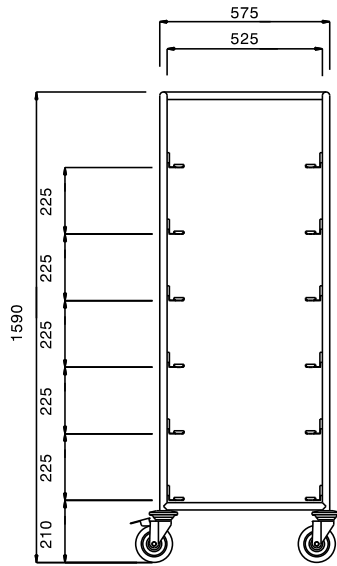

Service Trolleys
6 Dishwasher Parallel Rack Trolley
on wheels

ITEM # _____

MODEL # _____

NAME # _____

SIS # _____

AIA # _____

361242 (DRT6)

6-Dishwasher Rack Trolley

Short Form Specification

Item No. _____

Constructed in 304 AISI stainless steel. Framework in mm25 tubing, completely welded. The L-shaped runners, with an upturn at each end, can accommodate mm500x500 dishwashing baskets. The handle is an extension of the load-bearing frame. N. 4 swivelling castors, two with brakes, mm125 in diameter, fitted with plastic bumpers.

Main Features

- Framework in 25 mm tubing, completely welded.
- L-shaped runners, with upturn at each end.
- Designed to transport 500x500 mm dishwashing baskets.
- Handle is an extension of the load-bearing frame.
- 4 pivoting Ø 125 mm wheels, 2 of which with brakes, fitted with plastic bumpers

Construction

- Constructed entirely in 304 AISI stainless steel.

APPROVAL: _____

Front

Side

Top

Key Information:

External dimensions, Width:	
361242 (DRT6)	645 mm
External dimensions, Depth:	645 mm
External dimensions, Height:	1590 mm
Wheel material:	Zinc plated
Wheel diameter:	Ø 125
Net weight:	22 kg