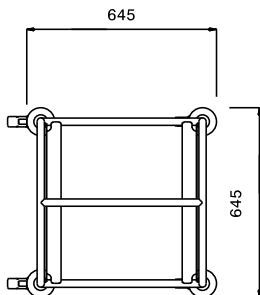

Short Form Specification

Item No. _____

Constructed in 304 AISI stainless steel. Framework in mm25 tubing, completely welded. The L-shaped runners, with an upturn at each end, can accommodate mm500x500 dishwashing baskets. The handle is an extension of the load-bearing frame. N. 4 swivelling castors, two with brakes, mm125 in diameter, fitted with plastic bumpers.

Main Features

- Framework in 25 mm tubing, completely welded.
- L-shaped runners, with upturn at each end.
- Designed to transport 500x500 mm dishwashing baskets.
- Handle is an extension of the load-bearing frame.
- 4 pivoting Ø 125 mm wheels, 2 of which with brakes, fitted with plastic bumpers

Construction

- Constructed entirely in 304 AISI stainless steel.

APPROVAL: _____

Front

Side

Top

Key Information:

External dimensions, Width:	
361242 (DRT6)	645 mm
External dimensions, Depth:	645 mm
External dimensions, Height:	1590 mm
Wheel material:	Zinc plated
Wheel diameter:	Ø 125
Net weight:	22 kg