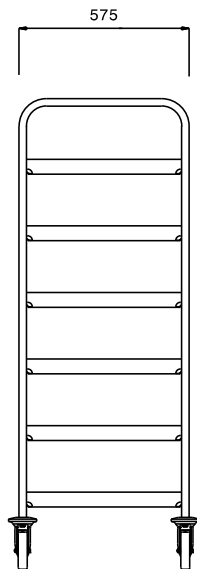

Service Trolleys
6 Dishwasher Parallel Rack Trolley
on wheels

ITEM # _____

MODEL # _____

NAME # _____

SIS # _____

AIA # _____

361242 (DRT6)

6-Dishwasher Rack Trolley

Short Form Specification

Item No. _____

Constructed in 304 AISI stainless steel. Framework in mm25 tubing, completely welded. The L-shaped runners, with an upturn at each end, can accommodate mm500x500 dishwashing baskets. The handle is an extension of the load-bearing frame. N. 4 swivelling castors, two with brakes, mm125 in diameter, fitted with plastic bumpers.

Main Features

- Framework in 25 mm tubing, completely welded.
- L-shaped runners, with upturn at each end.
- Designed to transport 500x500 mm dishwashing baskets.
- Handle is an extension of the load-bearing frame.
- 4 pivoting Ø 125 mm wheels, 2 of which with brakes, fitted with plastic bumpers

Construction

- Constructed entirely in 304 AISI stainless steel.

APPROVAL: _____

Front

Side

Top

Key Information:

External dimensions, Width:	
361242 (DRT6)	645 mm
External dimensions, Depth:	645 mm
External dimensions, Height:	1590 mm
Wheel material:	Zinc plated
Wheel diameter:	Ø 125
Net weight:	22 kg